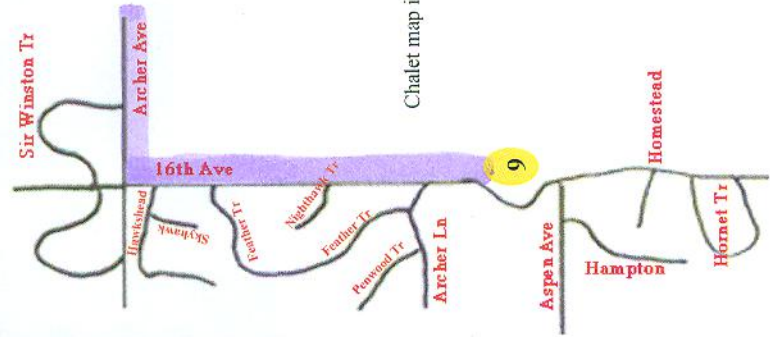

- LEGEND**
- 1 = Campground - Sportsfield
 - 2 = Lakes Golf Course
 - 3 = Pines Course / Clubhouse / Offices
 - 4 = South Lake Center
 - 5 = West Lake Center
 - 6 = North Lake Center
 - 7 = Mid-Lake Center
 - 8 = Camper Storage Area
 - 9 = Chalet

Bike Routes

- Pines Clubhouse Loop - 8.86 Mi
- West Lake Center Loop - 4.19 Mi
- Campground to Chalet - 5.95 Mi

Chalet map inset - not to scale

Lake Arrowhead

Bike Routes - Continued
L.A. - 10 Mi.
3 Lakes - 20 Mi.